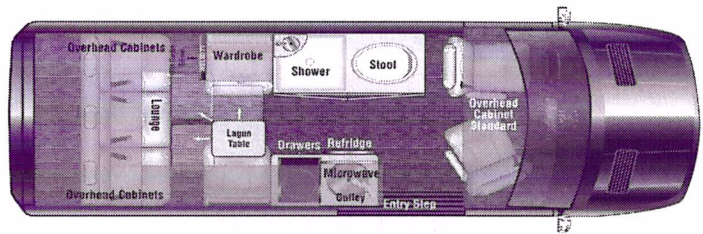

AVAILABLE OPTIONS

<input checked="" type="checkbox"/>	New Molded Low Profile Spoiler	\$1,495
<input type="checkbox"/>	4 Camera System With Dash Monitor	\$1,945
<input type="checkbox"/>	Wireless Internet Router & Apple TV	\$2,545
<input type="checkbox"/>	600 Amp HR Lithium Eco-Freedom Pkg.	\$19,495
<input type="checkbox"/>	Complete Roof Rack w/ Ladder	\$6,895